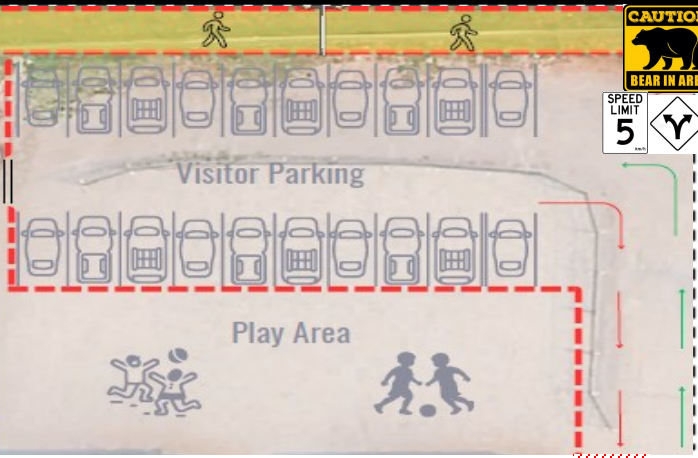

Portable 7000/1
GDC 1

Portable 7000/2
GDC 2

PLAYGROUND

CAUTION BEAR IN AREA
SPEED LIMIT 5
STAFF PARKING TWO WAY TRAFFIC

KC DROP-OFF & PICK-UP ONLY

kids club Portable 6000
GDC 3

kids club Portable 5000
SC 1

kids club Portable 4000
ITC 2

kids club Portable 3000
ITC 1

NO PEDESTRIAN TRAFFIC

CAUTION AUTHORIZED PERSONNEL ONLY

CAUTION BEAR IN AREA
SPEED LIMIT 5

TWO WAY TRAFFIC

NO DRIVE THROUGH ZONE

TRAFFIC

CONSTRUCTION STAGING AREA

STAFF PARKING

KIDS CLUB DROP-OFF & PICK-UP ONLY

TWO WAY TRAFFIC

kids club ROOM 111
SC 5

kids club ROOM 112
SC 6

kids club ROOM 114
SC 7

ROOM 116

ROOM 120

TWO WAY TRAFFIC

ONE WAY TRAFFIC DIRECTION

ENTRY ONLY

ONLY

CONSTRUCTION ZONE

CAUTION BEAR IN AREA